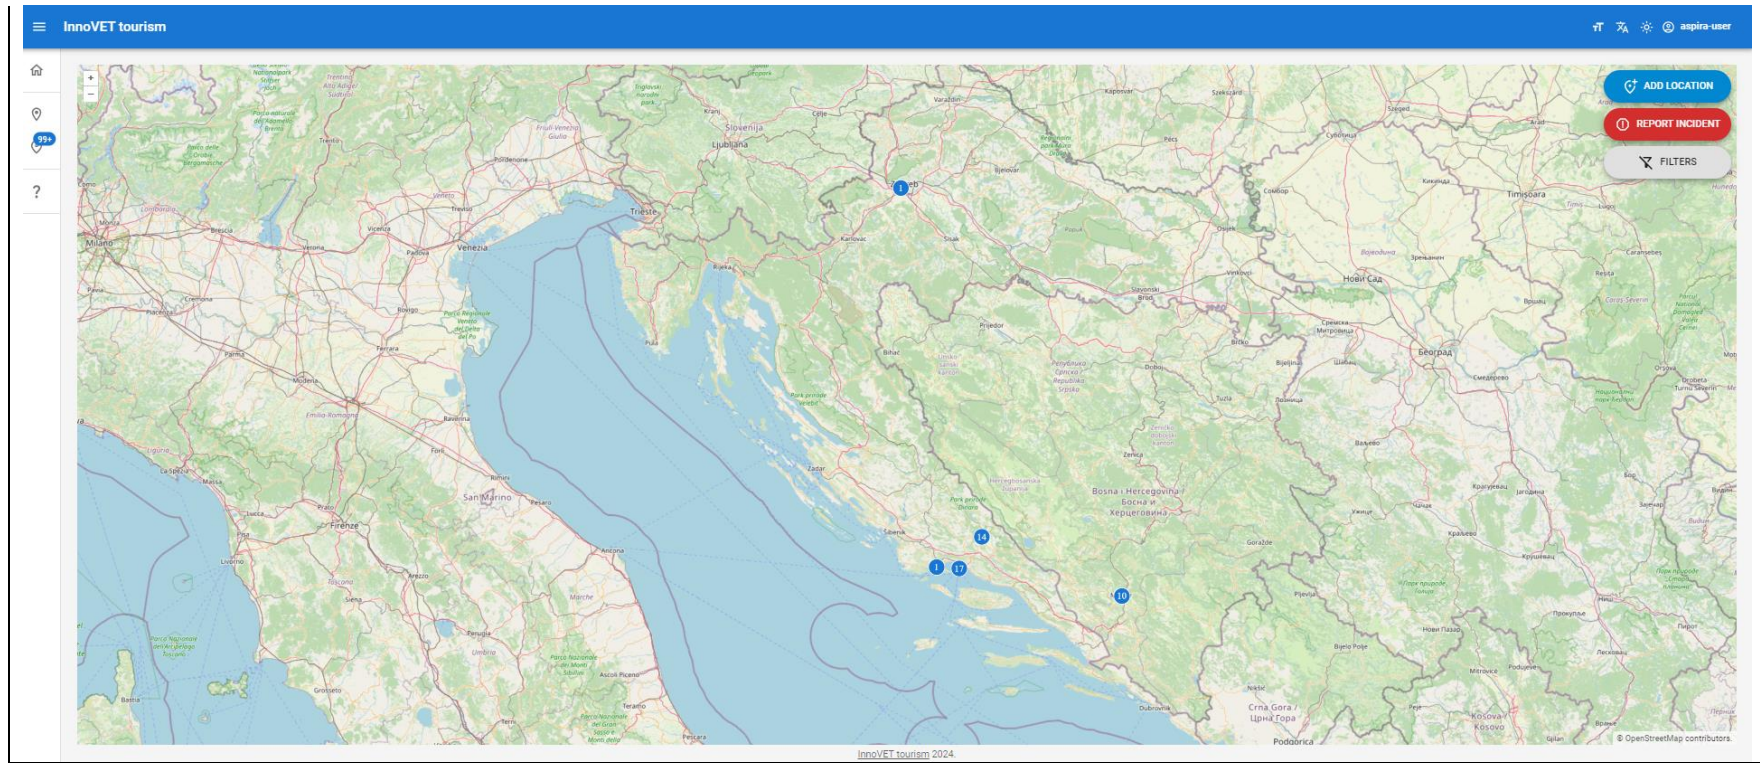

### InnoVET application – Overview of local application

TEST application: <https://test.innovet.online/map>

InnoVET tourism 2024.

KARLOVAC application: <https://karlovac.innovet.ddnsfree.com/map>

MARIBOR application: <https://maribor.innovet.ddnsfree.com/map>

BELGRADE application: <https://beograd.innovet.ddnsfree.com/map>

InnoVET tourism

radovljica-user

InnoVET tourism 2024.

RADOVLJICA application: <https://radovljica.innovet.ddnsfree.com/map>

InnoVET tourism zagreb-user